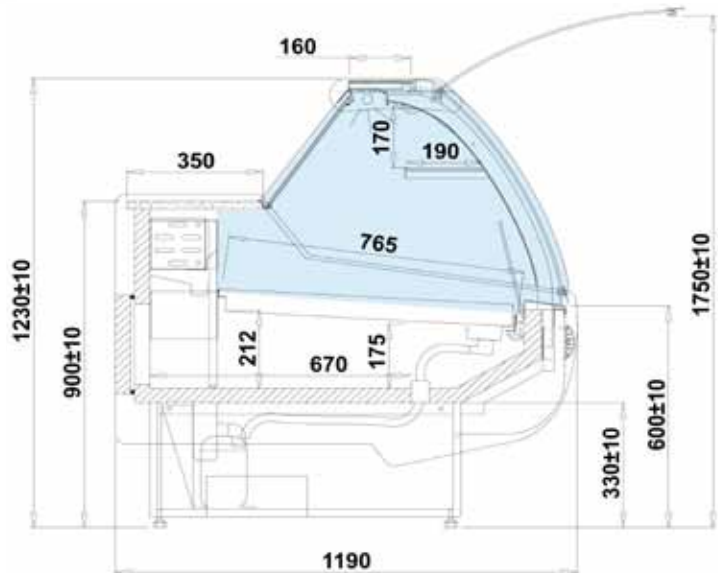

Refrigerated Serve Overs - I-Santiago FISH

I-Santiago FISH*

Technical parameters:

Model	Dimension (ext.) H x W x D [mm]	Display surface [m ²]	Power Consumption [kWh/24h]	Weight [kg]
I-Santiago 1.1 FISH	1230 x 1040 x 1190	0,80	3,70	145
I-Santiago 1.4 FISH	1230 x 1370 x 1190	1,00	3,80	165
I-Santiago 1.7 FISH	1230 x 1670 x 1190	1,20	4,90	195
I-Santiago 2.0 FISH	1230 x 2000 x 1190	1,50	5,20	220
I-Santiago 2.5 FISH	1230 x 2540 x 1190	1,90	7,10	295

Description:

I-Santiago FISH*

- temperature range -2 / +4°C
- preferred ambient temperature +16 / +25°C
- power supply 230V / 50Hz
- internal condensing unit
- ecological polyurethane insulation
- external housing made of white coated steel - from staff side
- base and front made of powder coated steel - white
- aluminium glass frames colour - choice of colours
- plastic front bumper - choice of colours
- acid resistant stainless steel exposition area with water drainage
- refrigerated under-storage made of stainless steel
- 350mm width worktop - stainless or grey granite
- powder painted evaporator
- electronic control with temperature display
- automatic defrost system
- static air circulation
- curved front glass telescopic lift system
- perspex blinds
- interior LED lighting colour (meat)
- water condensate tray
- ABS side walls (40mm thick) - choice of colours
- 1 year full warranty service and after warranty service provided